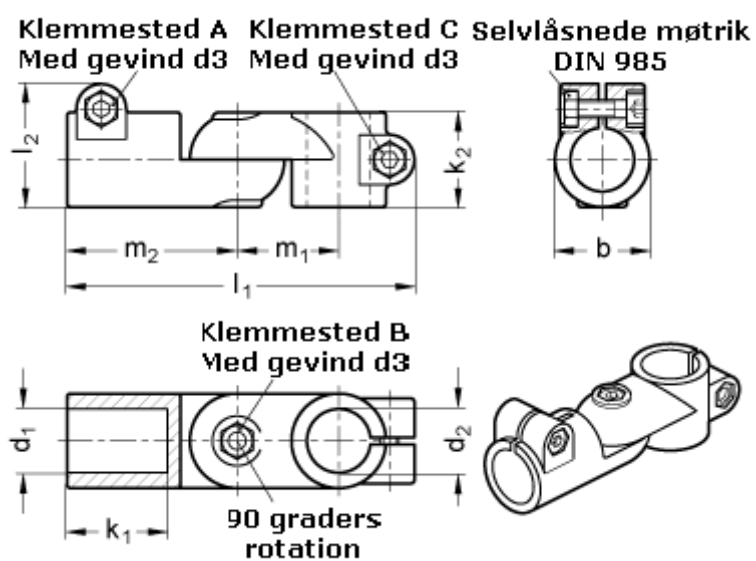

Article number: 20284B50B45S2SW

Description: E+G Swivel connector joint  
GN284-B50-B45-2-SW

## Measures

$b = 65$	$m_1 = 70$
$d_1 = B50$	$m_2 = 115$
$d_2 = B45$	
$d_3 = M10$	
$k_1 = 74.0$	
$k_2 = 65$	
$l_1 = 230$	
$l_2 = 77.5$	